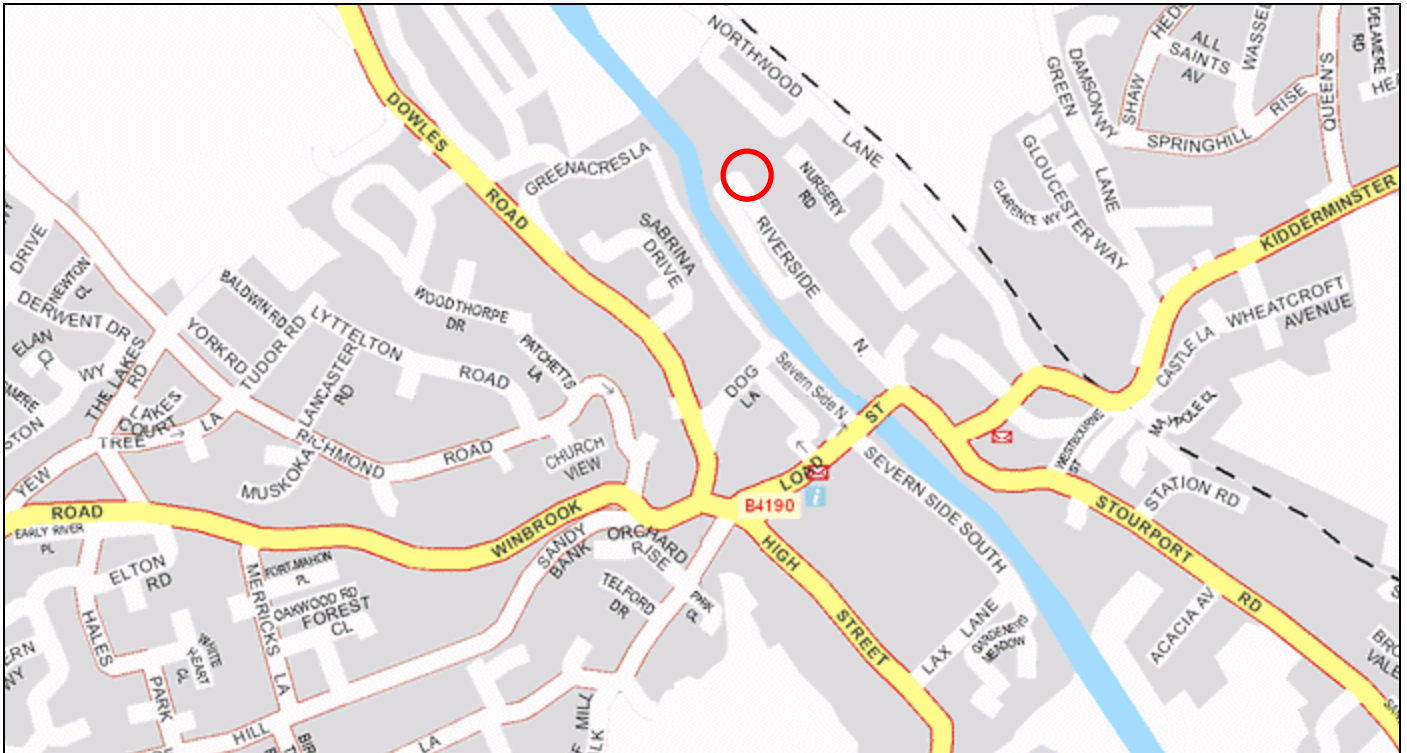

**Bewdley Rowing Club
River Side North
Bewdley
Worcestershire
DY12 1AB**

Local Area

Wider Area

From the North

Exit M5 J3, Follow A456 towards Kidderminster

From the South

Exit M5 J6, Follow A449 towards Kidderminster