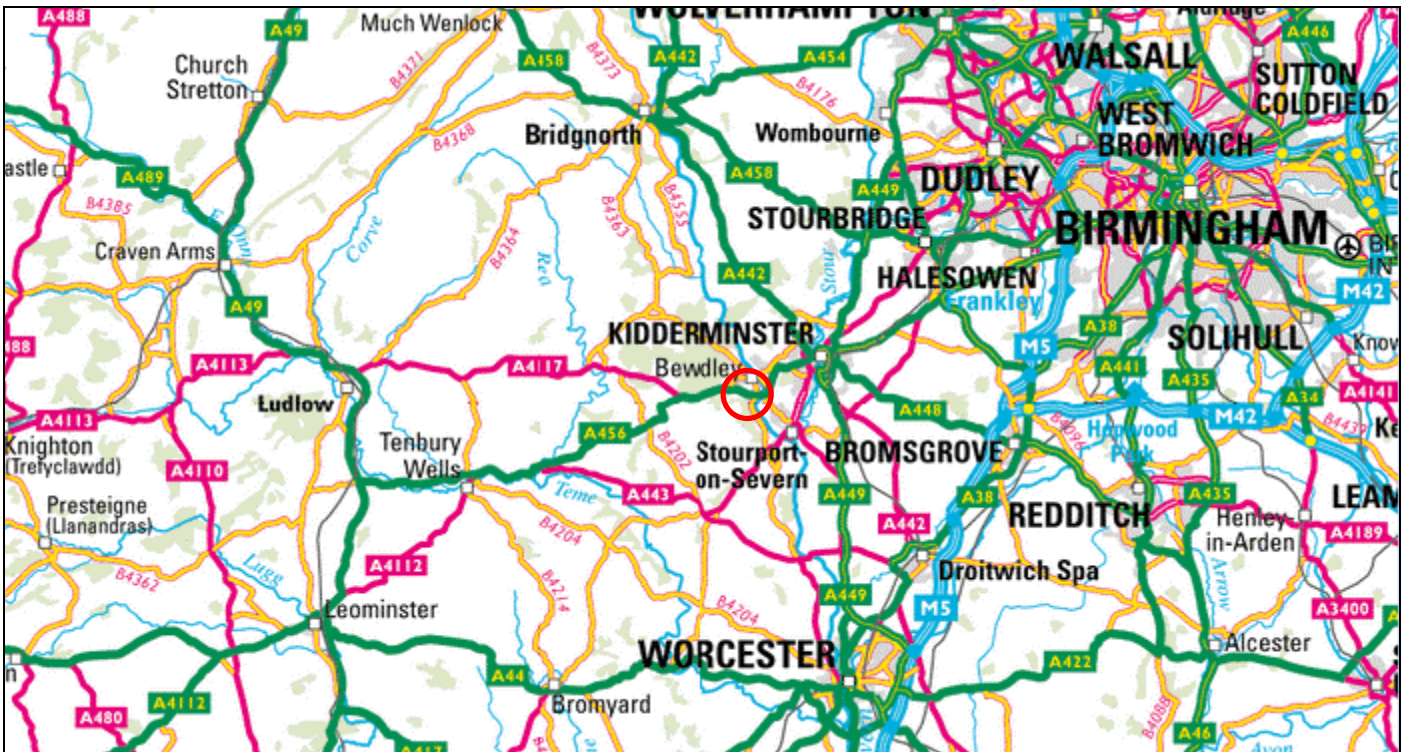

**Bewdley Rowing Club
River Side North
Bewdley
Worcestershire
DY12 1AB**

Local Area

Wider Area

From the North

Exit M5 J3, Follow A456 towards Kidderminster

From the South

Exit M5 J6, Follow A449 towards Kidderminster